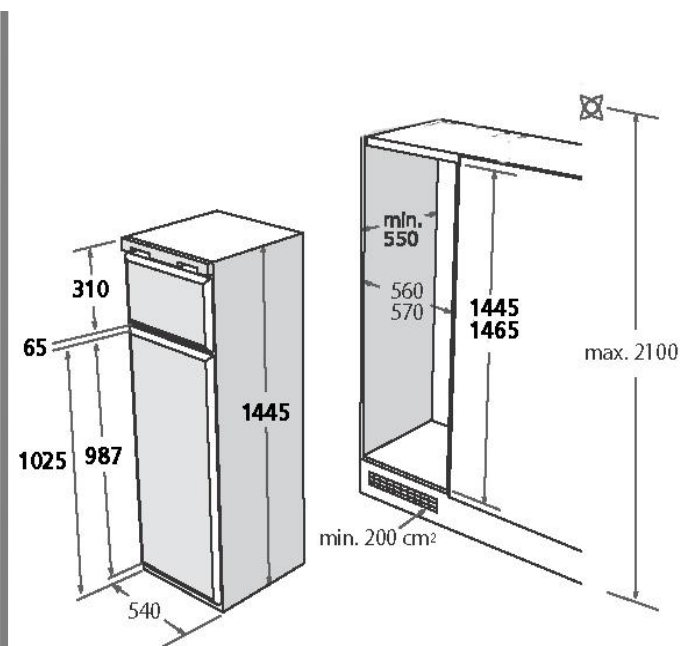

Built-in plans

AS 320 NFA

AS 320 GA

AS 240 GA