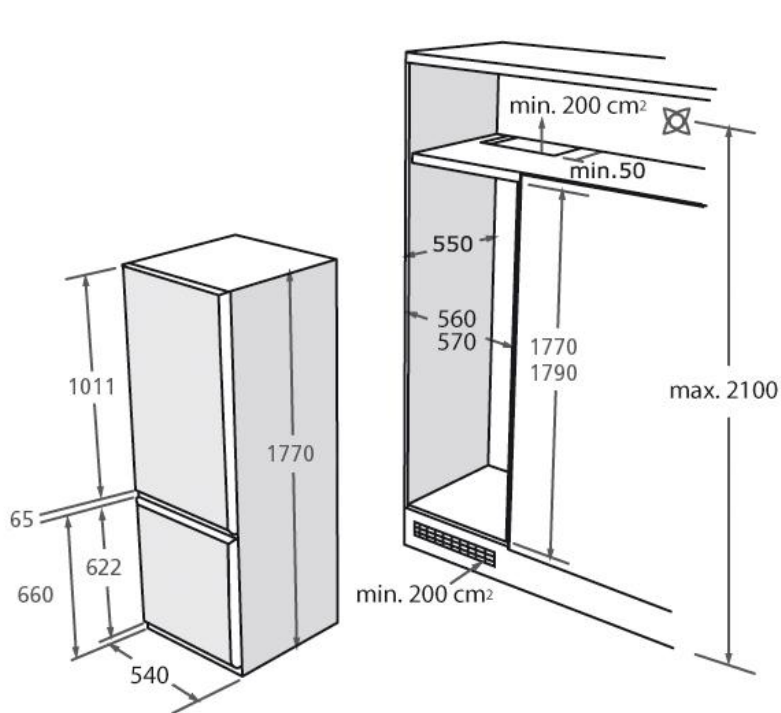

Built-in plans

AS 320 NFA

AS 320 GA

AS 240 GA